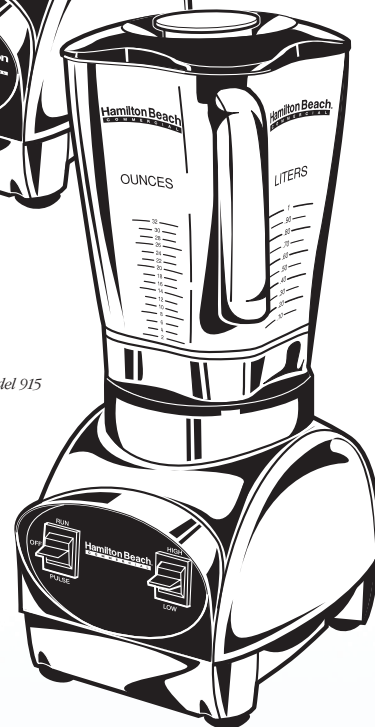

On/Off/ Pulse Switch (model 915)

Motor:

2 1/4 Hp.

Container:

32 oz. polycarbonate

Weight:

9.70 Lbs. / 4.40 kg.

Dimensions:

Base Width: 6 1/4" / 159 mm

Base Depth: 9" / 229 mm

Base Height: 7 1/2" / 191 mm

Container Height: 13" / 330 mm

Also Available:

1G91503 - CE approved

1G915 - CE Approved

SHIPPING INFORMATION:

Model	Case Pack Ea.	Case Cube	Weight
Both models	1	1.0636'	11.70 lbs/5.31 kg

Model 91503

Model 915

Hamilton Beach®

C O M M E R C I A L

Hamilton Beach Commercial
4421 Waterfront Drive
Glen Allen, VA 23060
800-572-3331 / Fax 800-851-3331
www.commercial.hamiltonbeach.com