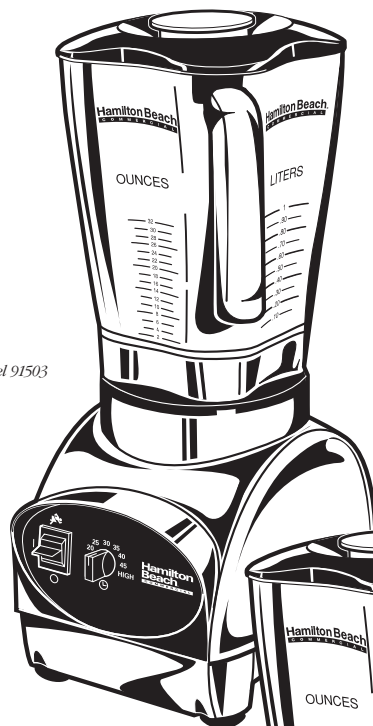

On/Off/ Pulse Switch (model 915)

Motor:

2 1/4 Hp.

Container:

32 oz. polycarbonate

Weight:

9.70 Lbs. / 4.40 kg.

Dimensions:

Base Width: 6 1/4" / 159 mm

Base Depth: 9" / 229 mm

Base Height: 7 1/2" / 191 mm

Container Height: 13" / 330 mm

Also Available:

1G91503 - CE approved

1G915 - CE Approved

SHIPPING INFORMATION:

Model	Case Pack Ea.	Case Cube	Weight
Both models	1	1.0636'	11.70 lbs/5.31 kg

Model 91503

Model 915

Hamilton Beach®

C O M M E R C I A L

Hamilton Beach Commercial
4421 Waterfront Drive
Glen Allen, VA 23060
800-572-3331 / Fax 800-851-3331
www.commercial.hamiltonbeach.com